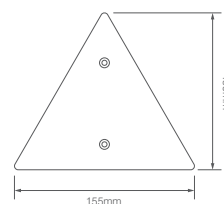

RED TRIANGLE REFLECTOR

155RR Twin Pack

Overall Size: 155 x 135 x 6mm

RED RECTANGLE REFLECTOR

7030RE Twin Pack
7030REB Single

AMBER RECTANGLE REFLECTOR

7030AE Twin Pack
7030AEB Single

WHITE RECTANGLE REFLECTOR

7030WE Twin Pack
7030WEB Single

Overall Size: 70 x 30 x 6mm

NEW

RED RECTANGLE REFLECTOR

9020R Twin Pack
9020RB Single

NEW

AMBER RECTANGLE REFLECTOR

9020A Twin Pack
9020AB Single

NEW

WHITE RECTANGLE REFLECTOR

9020W Twin Pack
9020WB Single

Overall Size: 90 x 20 x 6mm